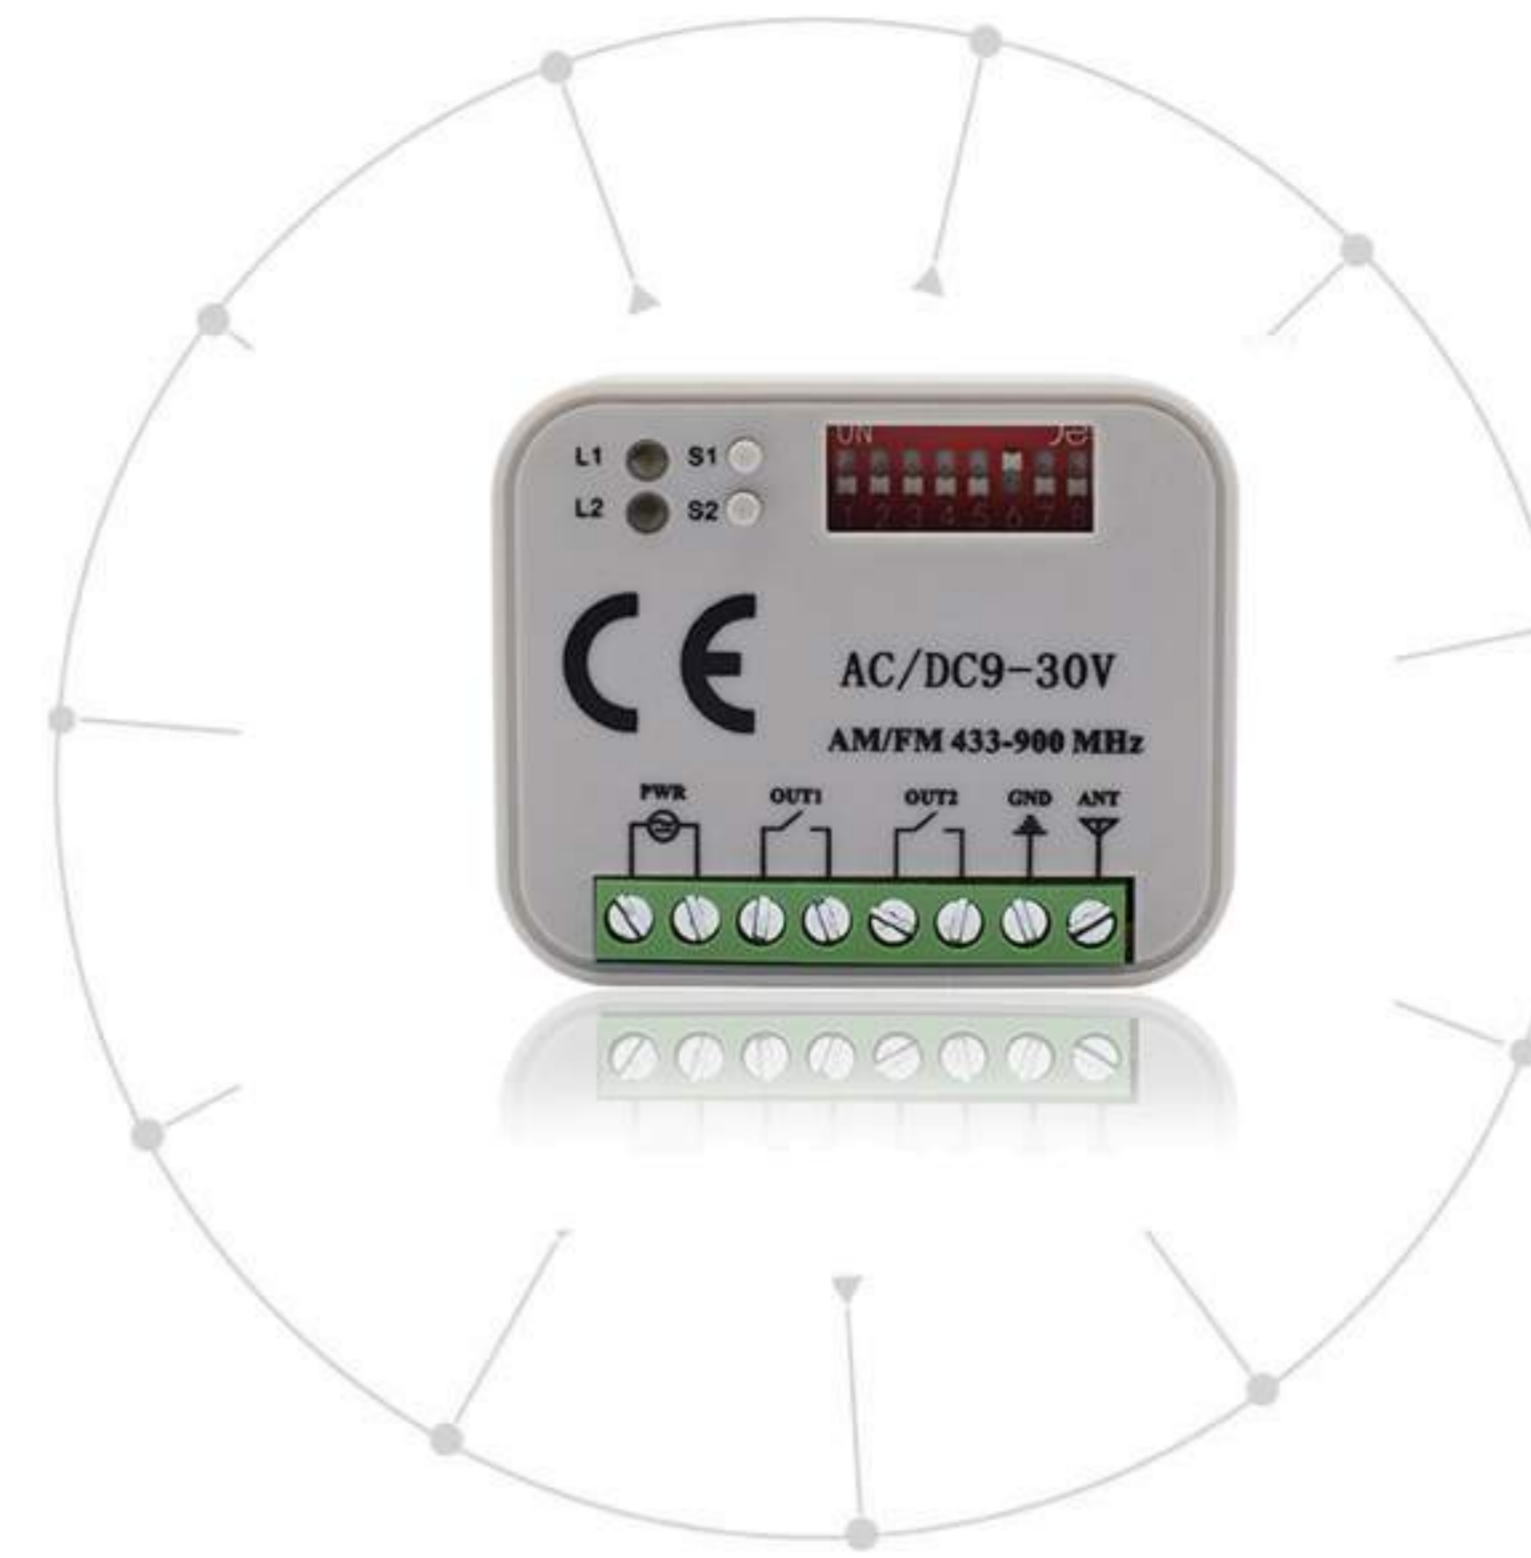

Multi frequency receiver